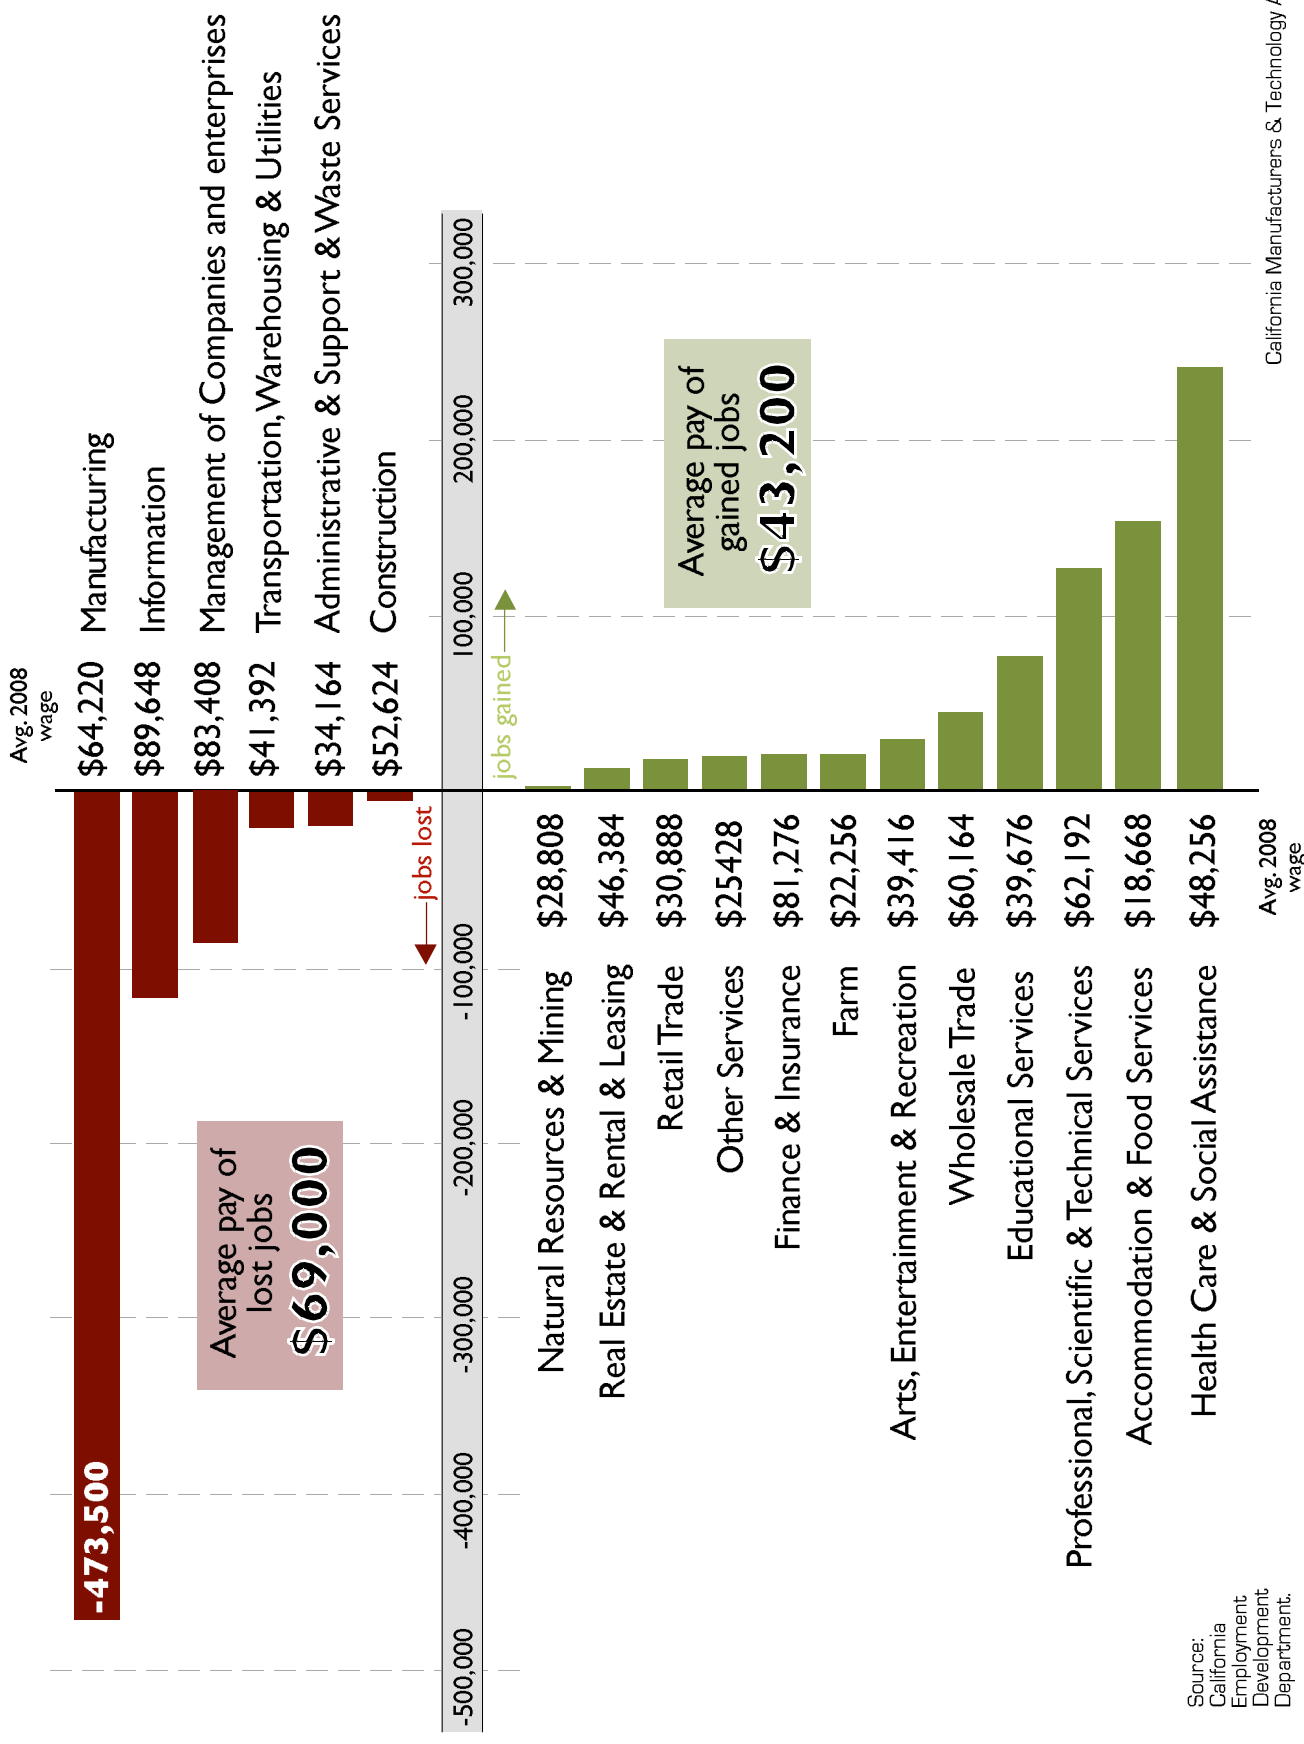

Higher paying sectors declining in California

January, 2001 to December, 2008 (Government not included)

Source: California Employment Development Department.