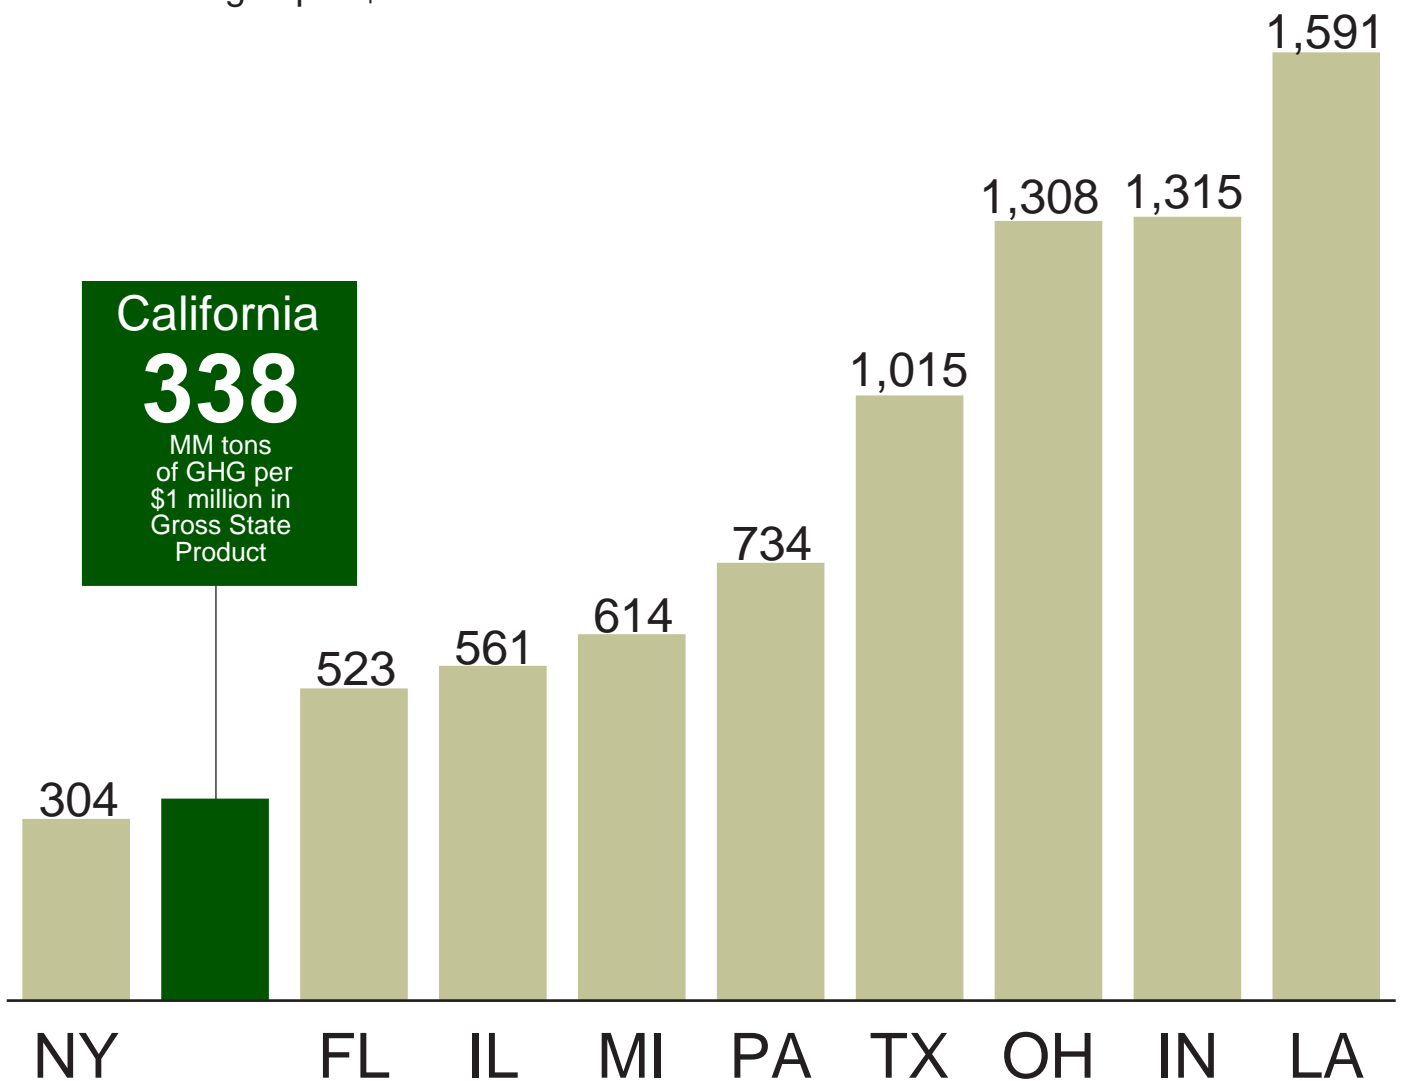

## California produces more, emits less (before AB 32)

Greenhouse gas per \$1 million in GSP - 2003

Source: Congressional Research Service