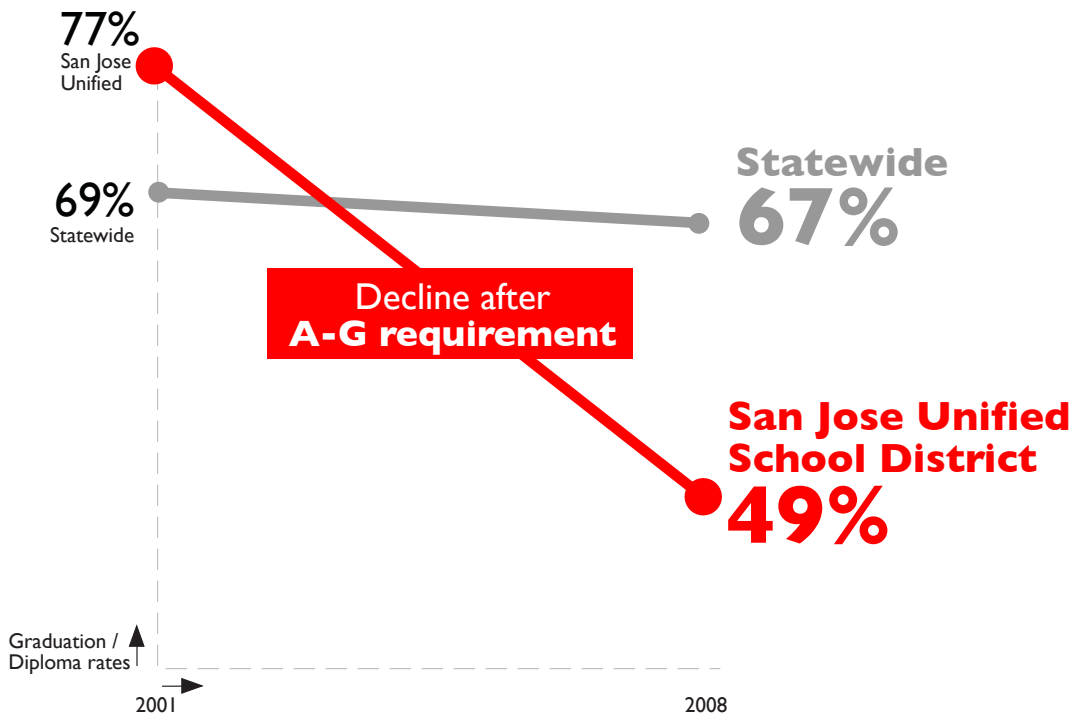

SB 381 (Wright)

One Solution to the Drop-Out Crisis:
Preserve CTE and Increase High School Diplomas

High School Completion Rates

2001 - 2008

Completion Rates for High Schools with CTE Focus