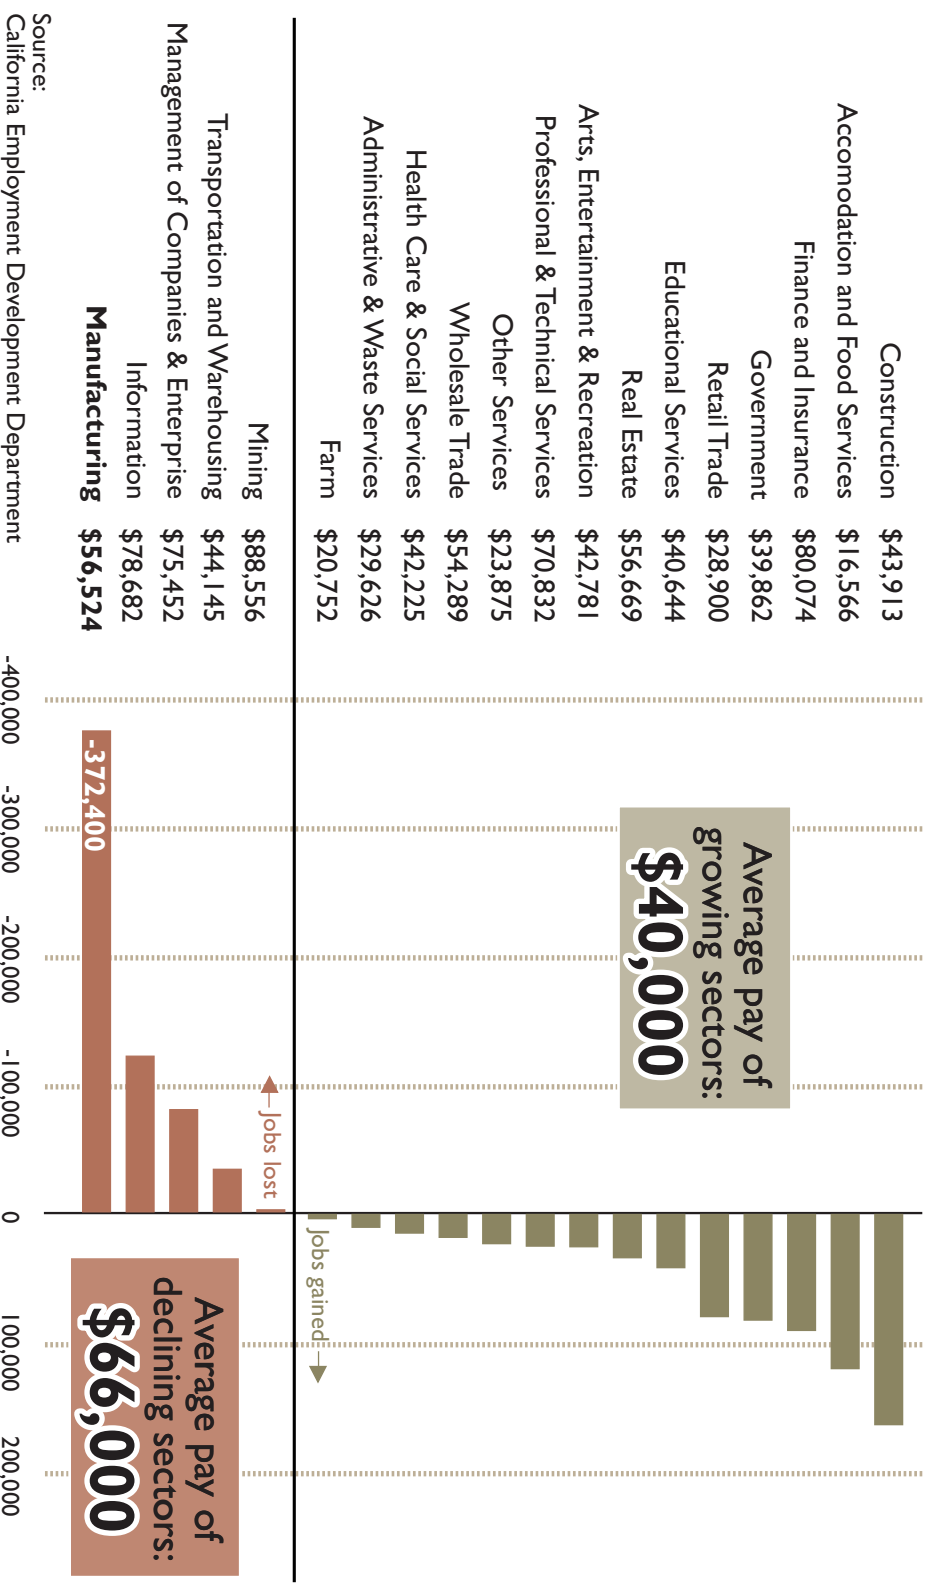

California employment snapshot: Low-wage sectors expanding, High-wage sectors declining

Average
2005 salary

Employment change
Jan. 2001 - Jan. 2006

Source:
California Employment Development Department